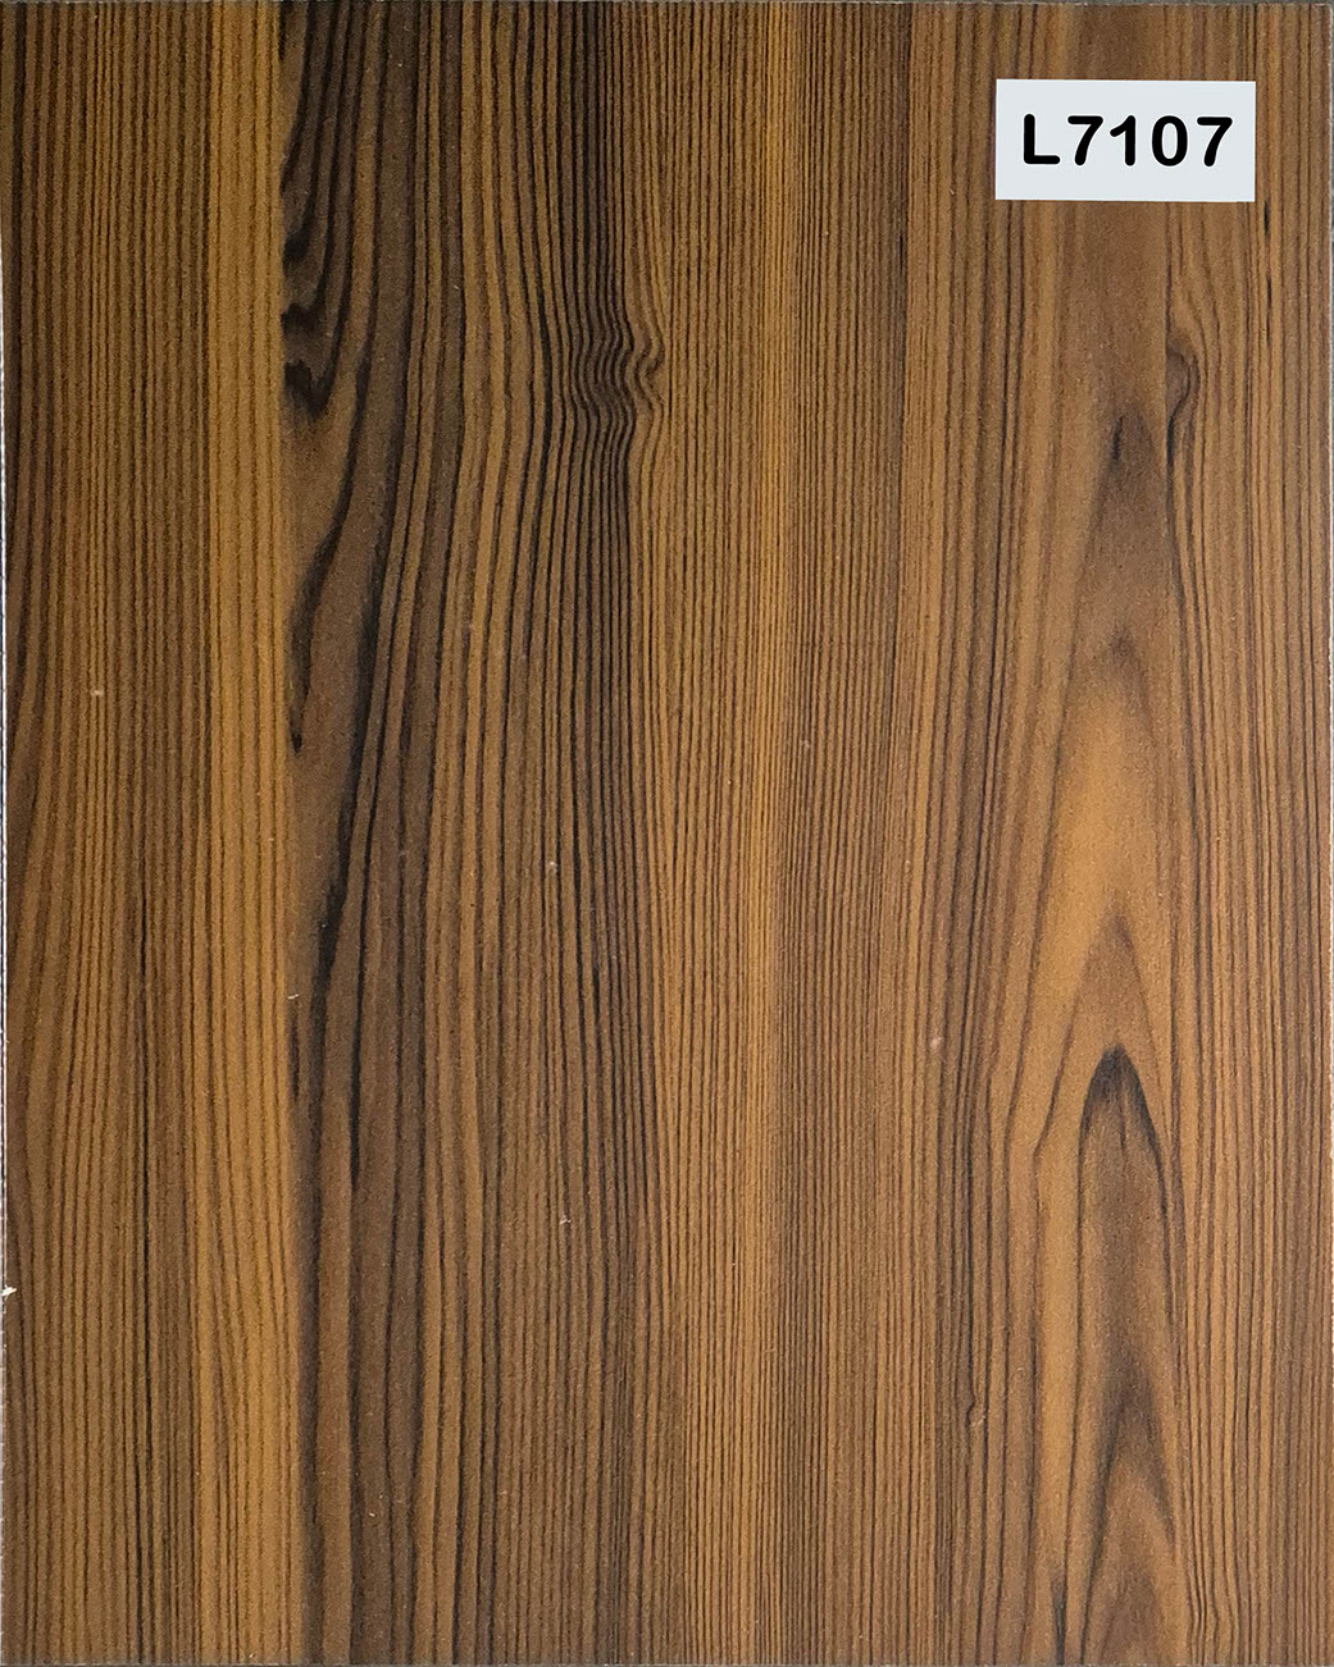

*0.75mm*  
*Designer Doors*  
Shade Card

POINT SEVEN FIVE

L7121

L7120

The image features a vertical wood grain texture in a warm, medium-brown tone. The grain lines are irregular and run vertically, with some darker, wavy patterns interspersed. In the top right corner, there is a white rectangular box containing the text 'L7104'.

**L7104**

**L7105**

**L7106**

**L7107**

The image shows a close-up of a wood grain texture, likely from a laminate or veneer. The grain is vertical and consists of many fine, parallel lines. The color is a warm, medium brown. In the top right corner, there is a white rectangular box containing the text 'L7108'.

**L7108**

The image shows a close-up of a wood surface with a vertical grain pattern. The wood has a warm, medium-brown tone with subtle variations in color and texture. There are several prominent knots and grain irregularities, particularly a large, elongated knot in the center-left and another smaller one below it. The grain lines are closely spaced and run vertically across the entire frame.

**L7112**

The image features a close-up, vertical view of a wood grain texture. The wood has a rich, warm brown color with prominent, slightly wavy vertical lines representing the grain. The texture is smooth but shows natural wood variations. In the top right corner, there is a white rectangular box containing the alphanumeric code 'L7114' in a bold, black, sans-serif font.